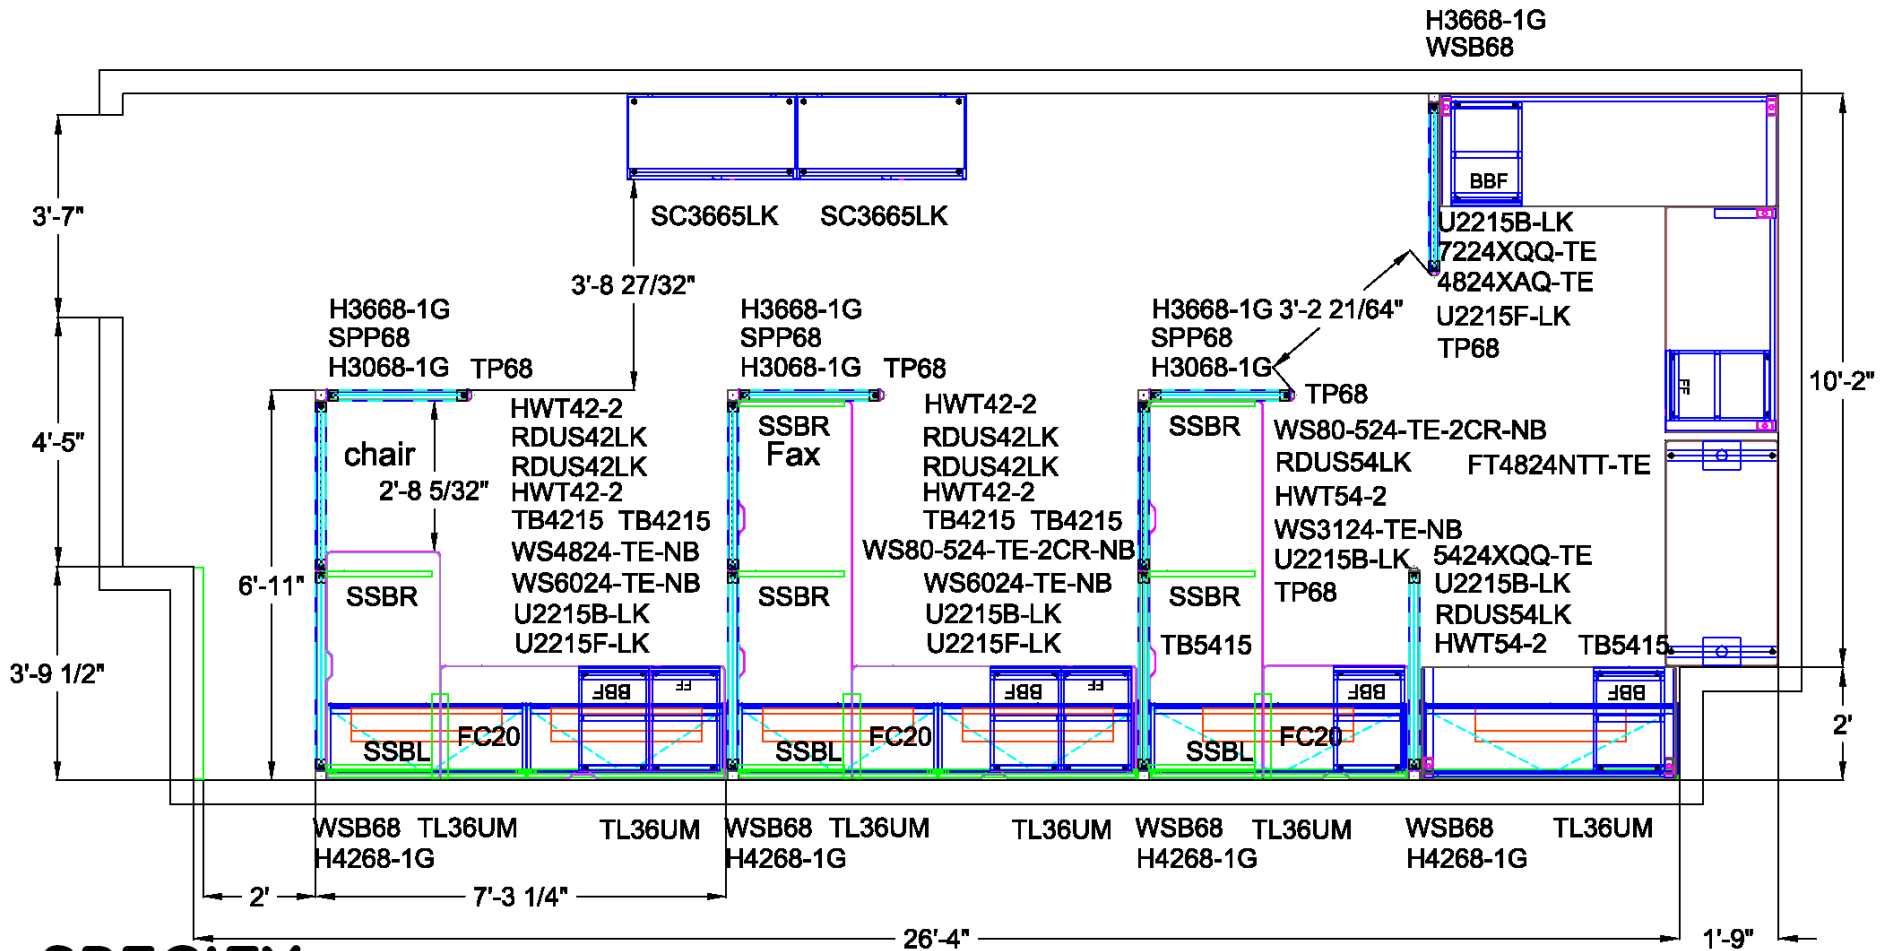

## SPECIFY:

Paint - \_\_\_\_\_  
T-mold - \_\_\_\_\_  
Laminate - \_\_\_\_\_  
Fabric - \_\_\_\_\_

For further information contact  
Sales@InvincibleFurniture.com  
or call 877-682-4601.

**SPECIFY:**

- Paint - \_\_\_\_\_
- T-mold - \_\_\_\_\_
- Laminate - \_\_\_\_\_
- Fabric - \_\_\_\_\_