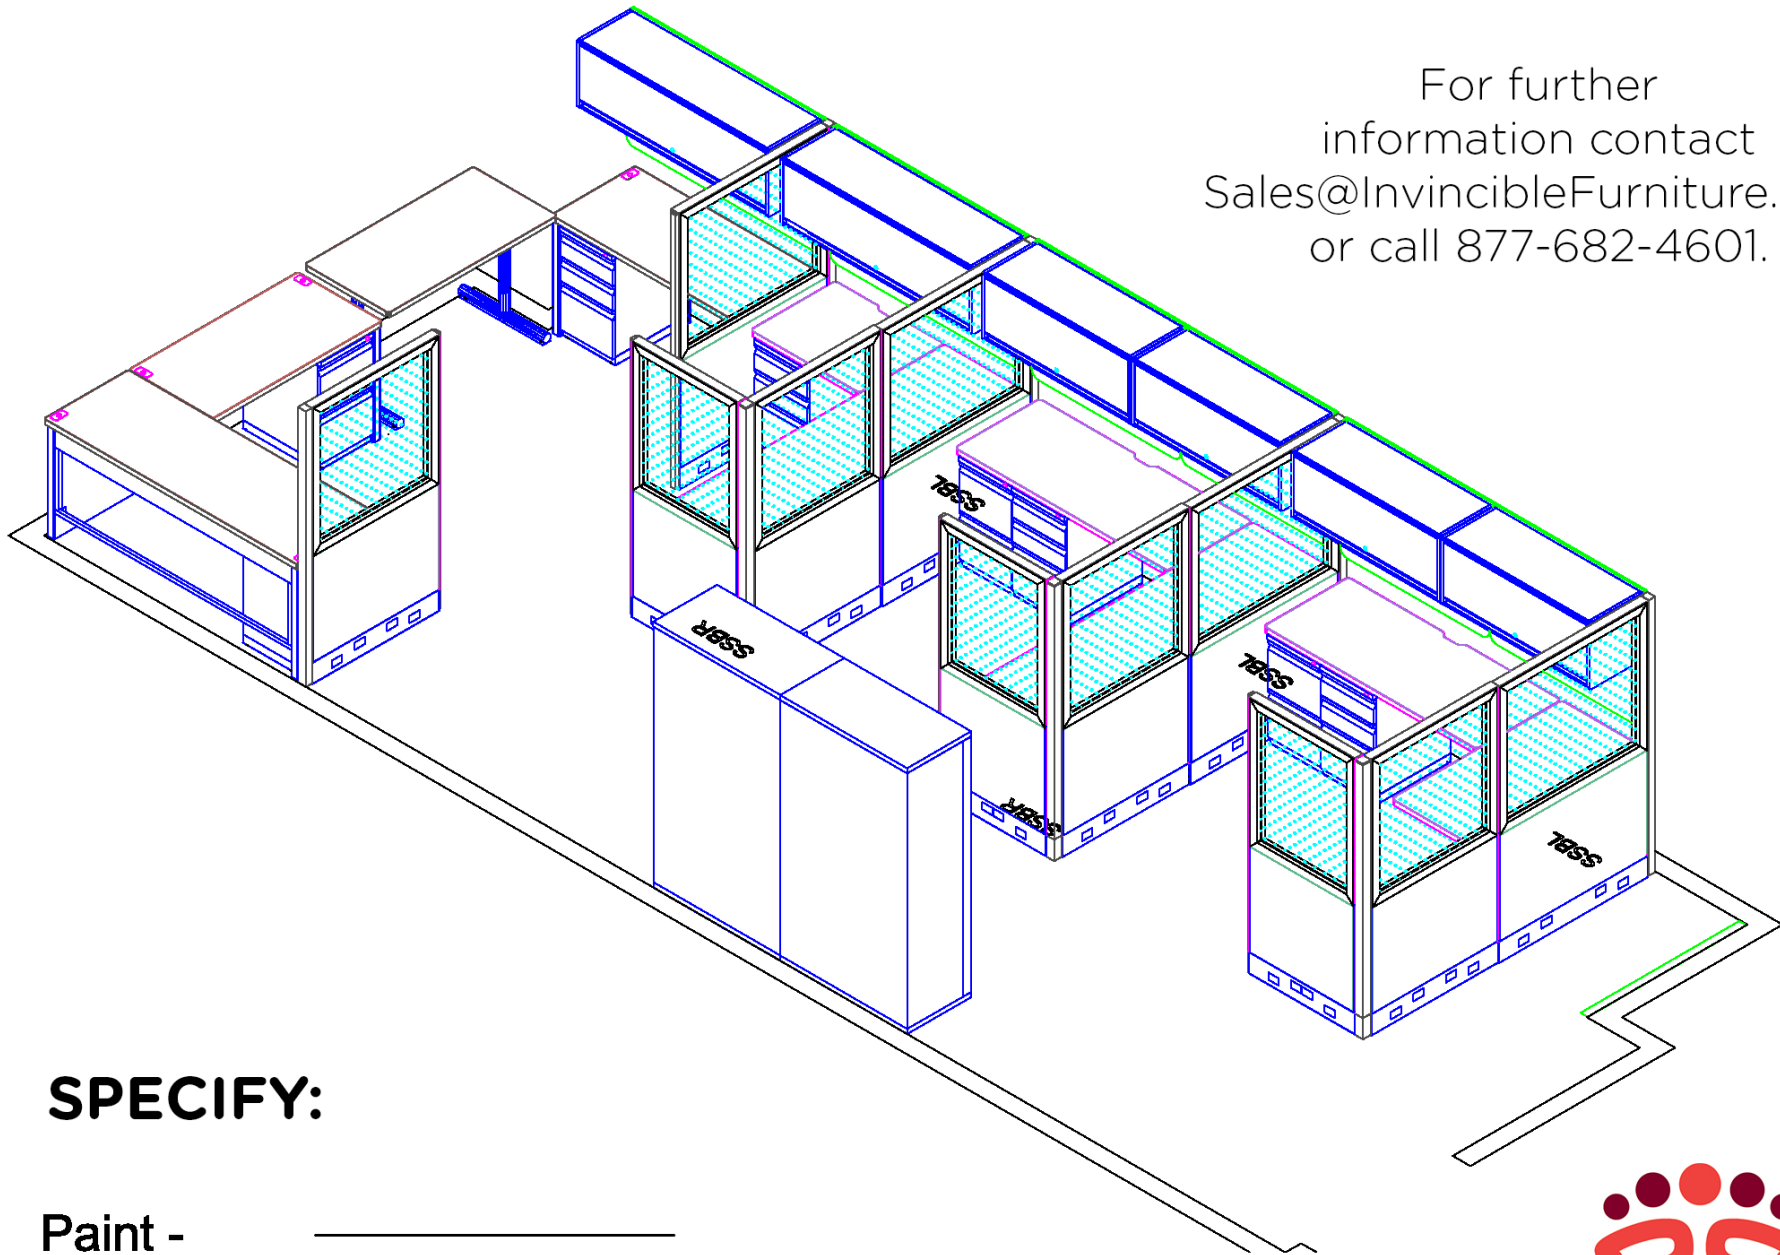

## SPECIFY:

Paint - \_\_\_\_\_  
T-mold - \_\_\_\_\_  
Laminate - \_\_\_\_\_  
Fabric - \_\_\_\_\_

For further information contact  
Sales@InvincibleFurniture.com  
or call 877-682-4601.

**SPECIFY:**

- Paint - \_\_\_\_\_
- T-mold - \_\_\_\_\_
- Laminate - \_\_\_\_\_
- Fabric - \_\_\_\_\_