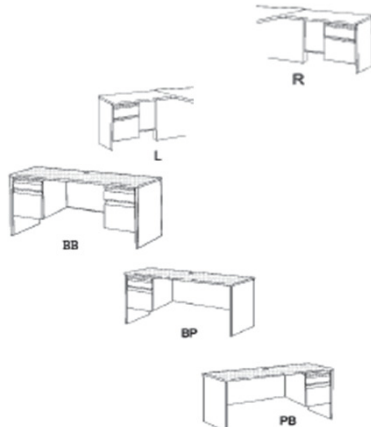

Optional Posting Shelf - $179 per pedestal

COD7230PB-PV

COD = Contemporary Desk
7230 = 72Wx30D
P = Panel End Leg on left
B = Box/File Pedestal on right
-PV = PVC Edge