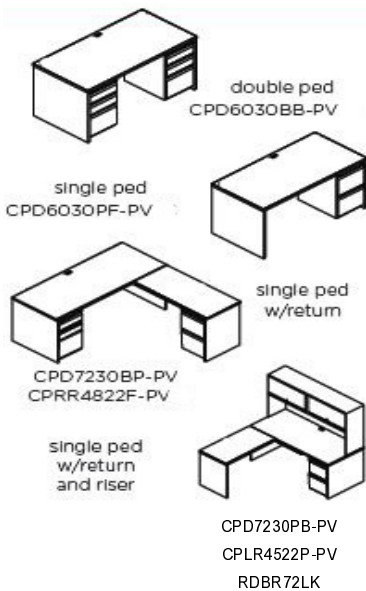

illustrates optional back panel on Bridge