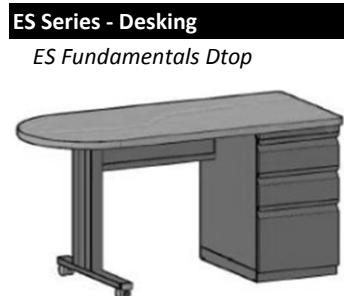

Description	Item Part Number	List
ES Series - Desking		Dsk ES Freedom RectPV24SbpPerfBBFMob	ESFDM4824SPTB-PV	1642
<i>ES Freedom Rectangle Top</i>		Dsk ES Freedom RectPV24SbpPerfBBFMob	ESFDM5424SPTB-PV	1666
	<i>24 deep</i>	Dsk ES Freedom RectPV24SbpPerfBBFMob	ESFDM6024SPTB-PV	1712
	<i>'S' Short</i>	Dsk ES Freedom RectPV24SbpPerfBBFMob	ESFDM6624SPTB-PV	1712
	<i>Perforated</i>			
	<i>Back Panel</i>	Dsk ES Freedom RectPV24SbpPerfAngBBFMob	ESFDM4824SPATB-PV	1729
		Dsk ES Freedom RectPV24SbpPerfAngBBFMob	ESFDM5424SPATB-PV	1754
	<i>24 deep</i>	Dsk ES Freedom RectPV24SbpPerfAngBBFMob	ESFDM6024SPATB-PV	1799
	<i>'S' Short</i>	Dsk ES Freedom RectPV24SbpPerfAngBBFMob	ESFDM6624SPATB-PV	1799
	<i>Back Panel</i>			
		Dsk ES Freedom RectPV30NoBpBBFMob	ESFDM4830NTB-PV	1513
		Dsk ES Freedom RectPV30NoBpBBFMob	ESFDM5430NTB-PV	1544
	<i>24 deep</i>	Dsk ES Freedom RectPV30NoBpBBFMob	ESFDM6030NTB-PV	1575
	<i>No Back Panel</i>	Dsk ES Freedom RectPV30NoBpBBFMob	ESFDM6630NTB-PV	1574
		Dsk ES Freedom RectPV30SbpBBFMob	ESFDM4830STB-PV	1688
		Dsk ES Freedom RectPV30SbpBBFMob	ESFDM5430STB-PV	1719
		Dsk ES Freedom RectPV30SbpBBFMob	ESFDM6030STB-PV	1757
		Dsk ES Freedom RectPV30SbpBBFMob	ESFDM6630STB-PV	1757
		Dsk ES Freedom RectPV30SbpPerfBBFMob	ESFDM4830SPTB-PV	1764
		Dsk ES Freedom RectPV30SbpPerfBBFMob	ESFDM5430SPTB-PV	1796
		Dsk ES Freedom RectPV30SbpPerfBBFMob	ESFDM6030SPTB-PV	1835
		Dsk ES Freedom RectPV30SbpPerfBBFMob	ESFDM6630SPTB-PV	1835
		Dsk ES Freedom RectPV30SbpPerfAngBBFMob	ESFDM4830SPATB-PV	1852
		Dsk ES Freedom RectPV30SbpPerfAngBBFMob	ESFDM5430SPATB-PV	1884
		Dsk ES Freedom RectPV30SbpPerfAngBBFMob	ESFDM6030SPATB-PV	1923
		Dsk ES Freedom RectPV30SbpPerfAngBBFMob	ESFDM6630SPATB-PV	1923
		Dsk ES Fundamentals Dtop JAbpPV24BBFMob	ESFUDDM4824JACB-PV	1730
		Dsk ES Fundamentals Dtop JAbpPV24BBFMob	ESFUDDM5424JACB-PV	1787
	<i>24 deep</i>	Dsk ES Fundamentals Dtop JAbpPV24BBFMob	ESFUDDM6024JACB-PV	1799
	<i>Joining 15 Deep</i>	Dsk ES Fundamentals Dtop JAbpPV24BBFMob	ESFUDDM6624JACB-PV	1799
	<i>Angled Back Panel</i>			
		Dsk ES Fundamentals Dtop JAbpPV30BBFMob	ESFUDDM4830JACB-PV	1856
		Dsk ES Fundamentals Dtop JAbpPV30BBFMob	ESFUDDM5430JACB-PV	1886
		Dsk ES Fundamentals Dtop JAbpPV30BBFMob	ESFUDDM6030JACB-PV	1925
		Dsk ES Fundamentals Dtop JAbpPV30BBFMob	ESFUDDM6630JACB-PV	1925
	<i>24 deep</i>	Dsk ES Fundamentals Dtop JPAbpPV24BBFMob	ESFUDDM4824JPACB-PV	1807
	<i>Joining 15 Deep</i>	Dsk ES Fundamentals Dtop JPAbpPV24BBFMob	ESFUDDM5424JPACB-PV	1864
	<i>Angled Back Panel</i>	Dsk ES Fundamentals Dtop JPAbpPV24BBFMob	ESFUDDM6024JPACB-PV	1877
		Dsk ES Fundamentals Dtop JPAbpPV24BBFMob	ESFUDDM6624JPACB-PV	1877
		Dsk ES Fundamentals Dtop JPAbpPV30BBFMob	ESFUDDM4830JPACB-PV	1932
		Dsk ES Fundamentals Dtop JPAbpPV30BBFMob	ESFUDDM5430JPACB-PV	1964
		Dsk ES Fundamentals Dtop JPAbpPV30BBFMob	ESFUDDM6030JPACB-PV	2003
		Dsk ES Fundamentals Dtop JPAbpPV30BBFMob	ESFUDDM6630JPACB-PV	2003
		Dsk ES Fundamentals Dtop SAbpPV24BBFMob	ESFUDDM4824SACB-PV	1730
		Dsk ES Fundamentals Dtop SAbpPV24BBFMob	ESFUDDM5424SACB-PV	1787

ESFUDDM5424JACB-PV

ESFUDDM5430JPATB-TE
ESFUD = ES Series Fundamentals Desk
D = Dtop
M = Mobile
5430 = 54Wx30D
JPA = Perforated Angled 15D Joining Back Panel
C = Cleg on left
B = BoxBoxFile on right
-PV = PVC Edge