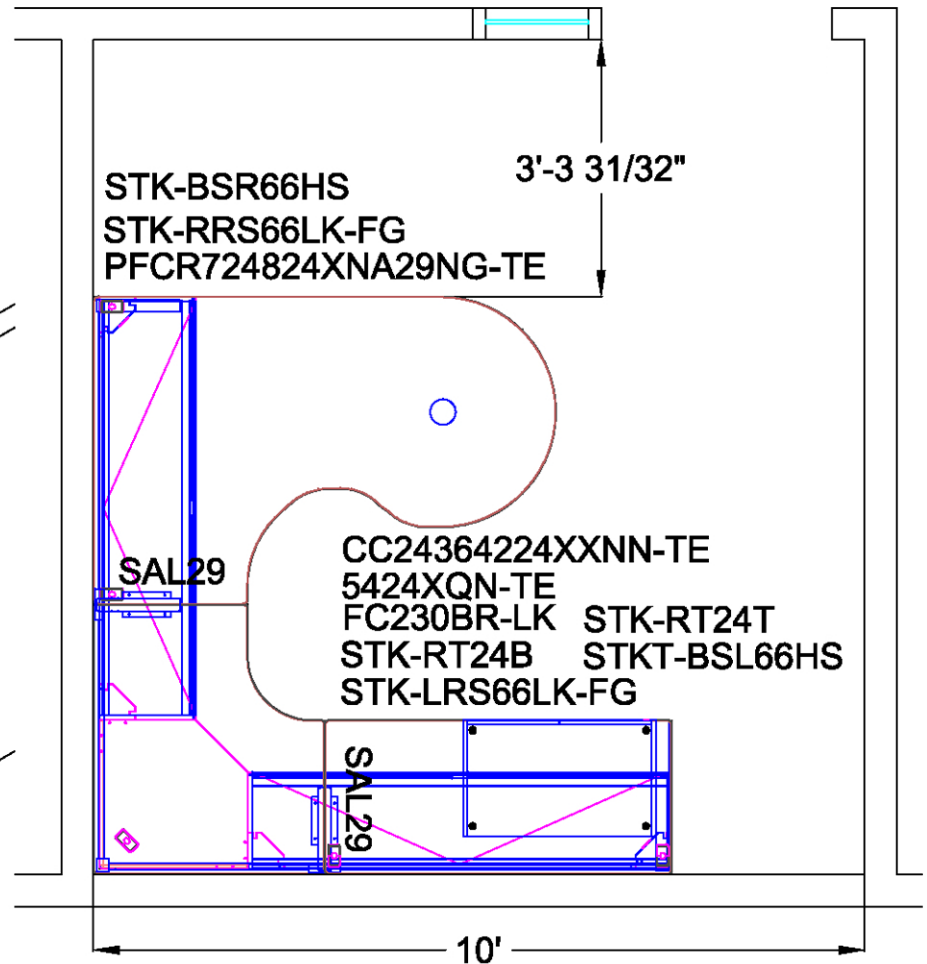

Vista - Office - 2

**SPECIFY:**

- Paint - \_\_\_\_\_
- T-mold - \_\_\_\_\_
- Laminate - \_\_\_\_\_
- Fabric - \_\_\_\_\_

For further information contact  
 Sales@InvincibleFurniture.com  
 or call 877-682-4601.