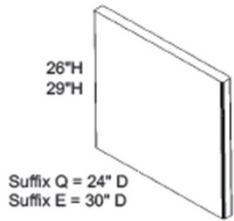

Description	Item Part Number	Price
	Tbl Vista Training Cleg HbpRndGmt PV36	TT4836HCC-PV	1198
TRAINING TABLES	Tbl Vista Training Cleg HbpRndGmt PV36	TT5436HCC-PV	1287
<i>VISTA</i>	Tbl Vista Training Cleg HbpRndGmt PV36	TT6036HCC-PV	1338
	Tbl Vista Training Cleg HbpRndGmt PV36	TT6636HCC-PV	1369
	Tbl Vista Training Cleg HbpRndGmt PV36	TT7236HCC-PV	1422
	Tbl Vista Training Qleg HbpRndGmt PV24	TT3024HQQ-PV	868
	Qleg Tbl Vista Training Qleg HbpRndGmt PV24	TT3624HQQ-PV	923
	Panel Leg 24"D Tbl Vista Training Qleg HbpRndGmt PV24	TT4224HQQ-PV	979
	Tbl Vista Training Qleg HbpRndGmt PV24	TT4824HQQ-PV	1014
	Tbl Vista Training Qleg HbpRndGmt PV24	TT5424HQQ-PV	1084
	Tbl Vista Training Qleg HbpRndGmt PV24	TT6024HQQ-PV	1133
	Tbl Vista Training Qleg HbpRndGmt PV24	TT6624HQQ-PV	1189
	Tbl Vista Training Qleg HbpRndGmt PV24	TT7224HQQ-PV	1238
	Tbl Vista Training Qleg HbpRndGmt PV30	TT3030HQQ-PV	902
	Tbl Vista Training Qleg HbpRndGmt PV30	TT3630HQQ-PV	978
	Tbl Vista Training Qleg HbpRndGmt PV30	TT4230HQQ-PV	1062
	Tbl Vista Training Qleg HbpRndGmt PV30	TT4830HQQ-PV	1109
	Tbl Vista Training Qleg HbpRndGmt PV30	TT5430HQQ-PV	1172
	Tbl Vista Training Qleg HbpRndGmt PV30	TT6030HQQ-PV	1216
	Tbl Vista Training Qleg HbpRndGmt PV30	TT6630HQQ-PV	1250
	Tbl Vista Training Qleg HbpRndGmt PV30	TT7230HQQ-PV	1303
	Qleg Tbl Vista Training Qleg HbpRndGmt PV36	TT3036HQQ-PV	969
	3/4 Height Modesty Back Panel Tbl Vista Training Qleg HbpRndGmt PV36	TT3636HQQ-PV	1052
	Round Grommets Tbl Vista Training Qleg HbpRndGmt PV36	TT4236HQQ-PV	1129
	Tbl Vista Training Qleg HbpRndGmt PV36	TT4836HQQ-PV	1198
	Tbl Vista Training Qleg HbpRndGmt PV36	TT5436HQQ-PV	1287
	Tbl Vista Training Qleg HbpRndGmt PV36	TT6036HQQ-PV	1338
	Tbl Vista Training Qleg HbpRndGmt PV36	TT6636HQQ-PV	1369
	Tbl Vista Training Qleg HbpRndGmt PV36	TT7236HQQ-PV	1422
	Eleg Tbl Vista Training Eleg HbpRndGmt PV30	TT3030HEE-PV	902
	Panel Leg 30"D Tbl Vista Training Eleg HbpRndGmt PV30	TT3630HEE-PV	978
	Tbl Vista Training Eleg HbpRndGmt PV30	TT4230HEE-PV	1062
	Available in 26", 29", 32", 36" & 42" heights Tbl Vista Training Eleg HbpRndGmt PV30	TT4830HEE-PV	1109
	<i>Contact factory for pricing.</i> Tbl Vista Training Eleg HbpRndGmt PV30	TT5430HEE-PV	1172
	<i>26H = K [TTK3636HCC-PV]</i> Tbl Vista Training Eleg HbpRndGmt PV30	TT6030HEE-PV	1216
	<i>29H = No acronym [TT4236HCC-PV]</i> Tbl Vista Training Eleg HbpRndGmt PV30	TT6630HEE-PV	1250
	<i>32H = A [TTA4836HCC-PV]</i> Tbl Vista Training Eleg HbpRndGmt PV30	TT7230HEE-PV	1303
	<i>42H = S [TTS5436HCC-PV]</i>		
	Eleg Tbl Vista Training Eleg HbpRndGmt PV36	TT3036HEE-PV	969
	Panel Leg 36"D Tbl Vista Training Eleg HbpRndGmt PV36	TT3636HEE-PV	1052
	Tbl Vista Training Eleg HbpRndGmt PV36	TT4236HEE-PV	1129
	Tbl Vista Training Eleg HbpRndGmt PV36	TT4836HEE-PV	1198
	Tbl Vista Training Eleg HbpRndGmt PV36	TT5436HEE-PV	1287
	Tbl Vista Training Eleg HbpRndGmt PV36	TT6036HEE-PV	1338
	Tbl Vista Training Eleg HbpRndGmt PV36	TT6636HEE-PV	1369
	Tbl Vista Training Eleg HbpRndGmt PV36	TT7236HEE-PV	1422

ACRONYMS DEFINED

- Tbl = Table
- Hbp = 3/4 Height Back Panel
- RndGmt = Round Grommets
- PV24 = 3mm PVC Edge 24 Deep