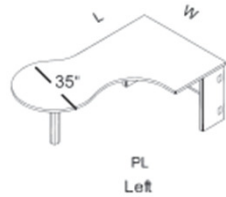

Description	Item Part Number	Price
MODULAR FURNITURE			
<i>Vista Peninsula "F" Style Right Hand Side</i>	Tbl Vista Peninsula CCFR PV30 BpX LegAN	PFR544830XAN-PV	1668
<i>30 deep</i>	Tbl Vista Peninsula CCFR PV30 BpX LegAN	PFR604230XAN-PV	1668
	Tbl Vista Peninsula CCFR PV30 BpX LegAN	PFR604830XAN-PV	1571
	Tbl Vista Peninsula CCFR PV30 BpX LegAN	PFR724230XAN-PV	1768
	Tbl Vista Peninsula CCFR PV30 BpX LegAN	PFR724830XAN-PV	1668
	Tbl Vista Peninsula CCFR PV30 BpX LegAN	PFR804230XAN-PV	1914
	Tbl Vista Peninsula CCFR PV30 BpX LegAN	PFR804830XAN-PV	1730
	Tbl Vista Peninsula CCFR PV30 BpX LegEN	PFR724830XEN-PV	1668
	Tbl Vista Peninsula CCFR PV30 BpX LegNA	PFR604830XNA-PV	1571
	Tbl Vista Peninsula CCFR PV30 BpX LegNA	PFR724830XNA-PV	1668
	Tbl Vista Peninsula CCPL PV24 BpF LegAA	PPL604824FAA-PV	1612
	Tbl Vista Peninsula CCPL PV24 BpF LegAA	PPL724824FAA-PV	1702
	Tbl Vista Peninsula CCPL PV24 BpF LegAA	PPL804824FAA-PV	1763
	Tbl Vista Peninsula CCPL PV24 BpF LegAN	PPL604824FAN-PV	1512
	Tbl Vista Peninsula CCPL PV24 BpF LegAN	PPL724824FAN-PV	1602
	Tbl Vista Peninsula CCPL PV24 BpF LegAN	PPL804824FAN-PV	1663
	Tbl Vista Peninsula CCPL PV24 BpH LegAA	PPL604824HAA-PV	1549
	Tbl Vista Peninsula CCPL PV24 BpH LegAA	PPL724824HAA-PV	1638
	Tbl Vista Peninsula CCPL PV24 BpH LegAA	PPL804824HAA-PV	1699
	Tbl Vista Peninsula CCPL PV24 BpH LegAN	PPL604824HAN-PV	1449
	Tbl Vista Peninsula CCPL PV24 BpH LegAN	PPL724824HAN-PV	1538
	Tbl Vista Peninsula CCPL PV24 BpH LegAN	PPL804824HAN-PV	1599
	Tbl Vista Peninsula CCPL PV24 BpH LegCN	PPL804824HCN-PV	1599
	Tbl Vista Peninsula CCPL PV24 BpX LegAA	PPL604824XAA-PV	1612
	Tbl Vista Peninsula CCPL PV24 BpX LegAA	PPL724824XAA-PV	1702
	Tbl Vista Peninsula CCPL PV24 BpX LegAA	PPL804824XAA-PV	1763
	Tbl Vista Peninsula CCPL PV24 BpX LegAN	PPL604824XAN-PV	1512
	Tbl Vista Peninsula CCPL PV24 BpX LegAN	PPL724824XAN-PV	1602
	Tbl Vista Peninsula CCPL PV24 BpX LegAN	PPL804824XAN-PV	1663
	Tbl Vista Peninsula CCPL PV24 BpX LegCC	PPL724824XCC-PV	1702
	Tbl Vista Peninsula CCPL PV24 BpX LegCN	PPL724824XCN-PV	1602
	Tbl Vista Peninsula CCPL PV24 BpX LegCN	PPL804824XCN-PV	1663
	Tbl Vista Peninsula CCPL PV24 BpX LegQN	PPL724824XQN-PV	1602
	Tbl Vista Peninsula CCPL PV30 BpF LegAA	PPL604830FAA-PV	1612
	Tbl Vista Peninsula CCPL PV30 BpF LegAA	PPL724830FAA-PV	1702
	Tbl Vista Peninsula CCPL PV30 BpF LegAA	PPL804830FAA-PV	1763
	Tbl Vista Peninsula CCPL PV30 BpF LegAN	PPL604830FAN-PV	1512
	Tbl Vista Peninsula CCPL PV30 BpF LegAN	PPL724830FAN-PV	1602
	Tbl Vista Peninsula CCPL PV30 BpF LegAN	PPL804830FAN-PV	1663
	Tbl Vista Peninsula CCPL PV30 BpH LegAA	PPL604830HAA-PV	1549
	Tbl Vista Peninsula CCPL PV30 BpH LegAA	PPL724830HAA-PV	1638
	Tbl Vista Peninsula CCPL PV30 BpH LegAA	PPL804830HAA-PV	1699
	Tbl Vista Peninsula CCPL PV30 BpH LegAN	PPL604830HAN-PV	1449
	Tbl Vista Peninsula CCPL PV30 BpH LegAN	PPL724830HAN-PV	1538
	Tbl Vista Peninsula CCPL PV30 BpH LegAN	PPL804830HAN-PV	1599
	Tbl Vista Peninsula CCPL PV30 BpH LegCN	PPL804830HCN-PV	1599
	Tbl Vista Peninsula CCPL PV30 BpH LegEA	PPL804830HEA-PV	1699
	Tbl Vista Peninsula CCPL PV30 BpX LegAA	PPL604830XAA-PV	1612
	Tbl Vista Peninsula CCPL PV30 BpX LegAA	PPL724830XAA-PV	1702
	Tbl Vista Peninsula CCPL PV30 BpX LegAA	PPL804830XAA-PV	1763
	Tbl Vista Peninsula CCPL PV30 BpX LegAN	PPL604830XAN-PV	1512
	Tbl Vista Peninsula CCPL PV30 BpX LegAN	PPL724830XAN-PV	1602
	Tbl Vista Peninsula CCPL PV30 BpX LegAN	PPL804830XAN-PV	1663
	Tbl Vista Peninsula CCPL PV30 BpX LegCN	PPL804830XCN-PV	1663
	Tbl Vista Peninsula CCPL PV36 BpX LegAN	PPL724236XAN-PV	1602

29" High

Vista Peninsula Table