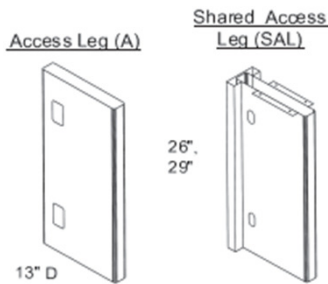

MODULAR FURNITURE		Description	Item Part Number	Price
Vista Rectangular Table		Tbl Vista PV30 BpF LegNE	2430FNE-PV	969
		Tbl Vista PV30 BpF LegNN	2430FNN-PV	819
		Tbl Vista PV30 BpF LegQN	2430FQN-PV	969
		Tbl Vista PV30 BpH LegAA	2430HAA-PV	1007
		Tbl Vista PV30 BpH LegAC	2430HAC-PV	1007
		Tbl Vista PV30 BpH LegAE	2430HAE-PV	1007
		Tbl Vista PV30 BpH LegAN	2430HAN-PV	907
		Tbl Vista PV30 BpH LegCA	2430HCA-PV	1007
		Tbl Vista PV30 BpH LegCC	2430HCC-PV	1007
		Tbl Vista PV30 BpH LegCE	2430HCE-PV	1007
		Tbl Vista PV30 BpH LegCN	2430HCN-PV	907
		Tbl Vista PV30 BpH LegEA	2430HEA-PV	1007
		Tbl Vista PV30 BpH LegEC	2430HEC-PV	1007
		Tbl Vista PV30 BpH LegEE	2430HEE-PV	1007
		Tbl Vista PV30 BpH LegEN	2430HEN-PV	907
		Tbl Vista PV30 BpH LegNA	2430HNA-PV	907
		Tbl Vista PV30 BpH LegNC	2430HNC-PV	907
		Tbl Vista PV30 BpH LegNE	2430HNE-PV	907
		Tbl Vista PV30 BpH LegNN	2430HNN-PV	752
		Tbl Vista PV30 BpX LegAA	2430XAA-PV	1071
		Tbl Vista PV30 BpX LegAC	2430XAC-PV	1071
		Tbl Vista PV30 BpX LegAE	2430XAE-PV	1071
		Tbl Vista PV30 BpX LegAN	2430XAN-PV	969
		Tbl Vista PV30 BpX LegCA	2430XCA-PV	1071
		Tbl Vista PV30 BpX LegCC	2430XCC-PV	1071
		Tbl Vista PV30 BpX LegCE	2430XCE-PV	1071
		Tbl Vista PV30 BpX LegCN	2430XCN-PV	969
		Tbl Vista PV30 BpX LegEA	2430XEA-PV	1071
		Tbl Vista PV30 BpX LegEC	2430XEC-PV	1071
		Tbl Vista PV30 BpX LegEE	2430XEE-PV	1071
		Tbl Vista PV30 BpX LegEN	2430XEN-PV	969
		Tbl Vista PV30 BpX LegNA	2430XNA-PV	969
		Tbl Vista PV30 BpX LegNC	2430XNC-PV	969
		Tbl Vista PV30 BpX LegNE	2430XNE-PV	969
		Tbl Vista PV30 BpX LegNN	2430XNN-PV	819
		Tbl Vista PV24 BpF LegAA	3024FAA-PV	982
		Tbl Vista PV24 BpF LegAC	3024FAC-PV	982
		Tbl Vista PV24 BpF LegAN	3024FAN-PV	880
		Tbl Vista PV24 BpF LegAQ	3024FAQ-PV	982
		Tbl Vista PV24 BpF LegCA	3024FCA-PV	982
		Tbl Vista PV24 BpF LegCC	3024FCC-PV	982
		Tbl Vista PV24 BpF LegCN	3024FCN-PV	880
		Tbl Vista PV24 BpF LegCQ	3024FCQ-PV	982
		Tbl Vista PV24 BpF LegNA	3024FNA-PV	880
		Tbl Vista PV24 BpF LegNC	3024FNC-PV	880
		Tbl Vista PV24 BpF LegNN	3024FNN-PV	719
		Tbl Vista PV24 BpF LegNQ	3024FNQ-PV	880
		Tbl Vista PV24 BpF LegQA	3024FQA-PV	982
		Tbl Vista PV24 BpF LegQC	3024FQC-PV	982
		Tbl Vista PV24 BpF LegQN	3024FQN-PV	880
		Tbl Vista PV24 BpF LegQQ	3024FQQ-PV	982
		Tbl Vista PV24 BpH LegAA	3024HAA-PV	919
		Tbl Vista PV24 BpH LegAC	3024HAC-PV	919
		Tbl Vista PV24 BpH LegAN	3024HAN-PV	816
		Tbl Vista PV24 BpH LegAQ	3024HAQ-PV	919
		Tbl Vista PV24 BpH LegCA	3024HCA-PV	919
		Tbl Vista PV24 BpH LegCC	3024HCC-PV	919
		Tbl Vista PV24 BpH LegCN	3024HCN-PV	816
		Tbl Vista PV24 BpH LegCQ	3024HCQ-PV	919
		Tbl Vista PV24 BpH LegNA	3024HNA-PV	816
		Tbl Vista PV24 BpH LegNC	3024HNC-PV	816
		Tbl Vista PV24 BpH LegNN	3024HNN-PV	654

3624FQC-PV

3624 = 36Wx24D
F = Full Back Panel
Q = 24D End Panel Leg left
C = C Leg right
-PV = PVC Edge