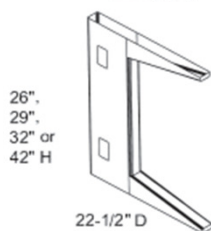

PPS-91-PLT

 V-CASTKIT
 Raises table
 height 2 1/2"
 (Non-Locking)

VJC19

 GRR
 Grommet for Worksurface - black only

MODULAR FURNITURE
Vista Components

Access Leg (A)

- Inside of leg open (hollow) for vertical, concealed cable/cord passage.
- Includes grommets for cable pass through.
- Use shared leg when two adjacent tables are joined.

Shared Access Leg (SAL)

C-Leg (C)

- Inside of leg open (hollow) for vertical, concealed cable/cord passage.
- Includes grommets for cable pass through.
- Use shared leg when two adjacent tables are joined.