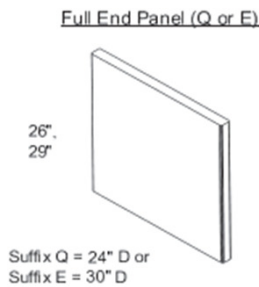

MODULAR FURNITURE		Description	Item Part Number	Price
Vista Rectangular Table		Tbl Vista PV30 BpF LegNE	2430FNE-PV	969
		Tbl Vista PV30 BpF LegNN	2430FNN-PV	819
		Tbl Vista PV30 BpF LegQN	2430FQN-PV	969
		Tbl Vista PV30 BpH LegAA	2430HAA-PV	1007
		Tbl Vista PV30 BpH LegAC	2430HAC-PV	1007
		Tbl Vista PV30 BpH LegAE	2430HAE-PV	1007
		Tbl Vista PV30 BpH LegAN	2430HAN-PV	907
		Tbl Vista PV30 BpH LegCA	2430HCA-PV	1007
		Tbl Vista PV30 BpH LegCC	2430HCC-PV	1007
		Tbl Vista PV30 BpH LegCE	2430HCE-PV	1007
		Tbl Vista PV30 BpH LegCN	2430HCN-PV	907
		Tbl Vista PV30 BpH LegEA	2430HEA-PV	1007
		Tbl Vista PV30 BpH LegEC	2430HEC-PV	1007
		Tbl Vista PV30 BpH LegEE	2430HEE-PV	1007
		Tbl Vista PV30 BpH LegEN	2430HEN-PV	907
		Tbl Vista PV30 BpH LegNA	2430HNA-PV	907
		Tbl Vista PV30 BpH LegNC	2430HNC-PV	907
		Tbl Vista PV30 BpH LegNE	2430HNE-PV	907
		Tbl Vista PV30 BpH LegNN	2430HNN-PV	752
		Tbl Vista PV30 BpX LegAA	2430XAA-PV	1071
		Tbl Vista PV30 BpX LegAC	2430XAC-PV	1071
		Tbl Vista PV30 BpX LegAE	2430XAE-PV	1071
		Tbl Vista PV30 BpX LegAN	2430XAN-PV	969
		Tbl Vista PV30 BpX LegCA	2430XCA-PV	1071
		Tbl Vista PV30 BpX LegCC	2430XCC-PV	1071
		Tbl Vista PV30 BpX LegCE	2430XCE-PV	1071
		Tbl Vista PV30 BpX LegCN	2430XCN-PV	969
		Tbl Vista PV30 BpX LegEA	2430XEA-PV	1071
		Tbl Vista PV30 BpX LegEC	2430XEC-PV	1071
		Tbl Vista PV30 BpX LegEE	2430XEE-PV	1071
		Tbl Vista PV30 BpX LegEN	2430XEN-PV	969
		Tbl Vista PV30 BpX LegNA	2430XNA-PV	969
		Tbl Vista PV30 BpX LegNC	2430XNC-PV	969
		Tbl Vista PV30 BpX LegNE	2430XNE-PV	969
		Tbl Vista PV30 BpX LegNN	2430XNN-PV	819
		Tbl Vista PV24 BpF LegAA	3024FAA-PV	982
		Tbl Vista PV24 BpF LegAC	3024FAC-PV	982
		Tbl Vista PV24 BpF LegAN	3024FAN-PV	880
		Tbl Vista PV24 BpF LegAQ	3024FAQ-PV	982
		Tbl Vista PV24 BpF LegCA	3024FCA-PV	982
		Tbl Vista PV24 BpF LegCC	3024FCC-PV	982
		Tbl Vista PV24 BpF LegCN	3024FCN-PV	880
		Tbl Vista PV24 BpF LegCQ	3024FCQ-PV	982
		Tbl Vista PV24 BpF LegNA	3024FNA-PV	880
		Tbl Vista PV24 BpF LegNC	3024FNC-PV	880
		Tbl Vista PV24 BpF LegNN	3024FNN-PV	719
		Tbl Vista PV24 BpF LegNQ	3024FNQ-PV	880
		Tbl Vista PV24 BpF LegQA	3024FQA-PV	982
		Tbl Vista PV24 BpF LegQC	3024FQC-PV	982
		Tbl Vista PV24 BpF LegQN	3024FQN-PV	880
		Tbl Vista PV24 BpF LegQQ	3024FQQ-PV	982
		Tbl Vista PV24 BpH LegAA	3024HAA-PV	919
		Tbl Vista PV24 BpH LegAC	3024HAC-PV	919
		Tbl Vista PV24 BpH LegAN	3024HAN-PV	816
		Tbl Vista PV24 BpH LegAQ	3024HAQ-PV	919
		Tbl Vista PV24 BpH LegCA	3024HCA-PV	919
		Tbl Vista PV24 BpH LegCC	3024HCC-PV	919
		Tbl Vista PV24 BpH LegCN	3024HCN-PV	816
		Tbl Vista PV24 BpH LegCQ	3024HCQ-PV	919
		Tbl Vista PV24 BpH LegNA	3024HNA-PV	816
		Tbl Vista PV24 BpH LegNC	3024HNC-PV	816
		Tbl Vista PV24 BpH LegNN	3024HNN-PV	654

3624FQC-PV

3624 = 36Wx24D
F = Full Back Panel
Q = 24D End Panel Leg left
C = C Leg right
-PV = PVC Edge