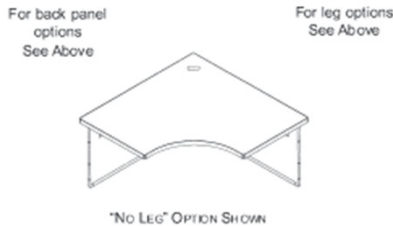

VISTA is a free standing modular desking system. Standard product features include:

TABLES

- High pressure laminate tops have balanced construction and PVC edge standard.
- Legs are 2" thick all steel construction with smooth rounded edges and leveling guides. Leg options include Cleg, Access, 30D Eleg, 24D Qleg, Shared Cleg and Shared Access.
- Modesty panels are all steel construction and are available in three (3) heights: Full (F), 3/4 (H) and Wall Access (X).
- All tables are cartoned and ship knocked down (KD).
- Two grommets per table is standard and are located in alignment with legs with the exception of corners units.