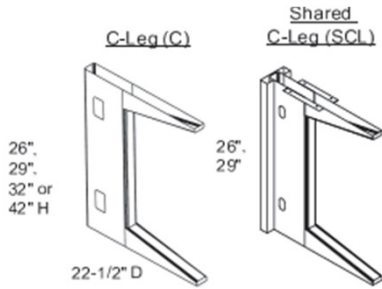

MODULAR FURNITURE		Description	Item Part Number	Price
Vista Rectangular Table		Tbl Vista PV30 BpF LegNE	2430FNE-PV	969
		Tbl Vista PV30 BpF LegNN	2430FNN-PV	819
		Tbl Vista PV30 BpF LegQN	2430FQN-PV	969
		Tbl Vista PV30 BpH LegAA	2430HAA-PV	1007
		Tbl Vista PV30 BpH LegAC	2430HAC-PV	1007
		Tbl Vista PV30 BpH LegAE	2430HAE-PV	1007
		Tbl Vista PV30 BpH LegAN	2430HAN-PV	907
		Tbl Vista PV30 BpH LegCA	2430HCA-PV	1007
		Tbl Vista PV30 BpH LegCC	2430HCC-PV	1007
		Tbl Vista PV30 BpH LegCE	2430HCE-PV	1007
		Tbl Vista PV30 BpH LegCN	2430HCN-PV	907
		Tbl Vista PV30 BpH LegEA	2430HEA-PV	1007
		Tbl Vista PV30 BpH LegEC	2430HEC-PV	1007
		Tbl Vista PV30 BpH LegEE	2430HEE-PV	1007
		Tbl Vista PV30 BpH LegEN	2430HEN-PV	907
		Tbl Vista PV30 BpH LegNA	2430HNA-PV	907
		Tbl Vista PV30 BpH LegNC	2430HNC-PV	907
		Tbl Vista PV30 BpH LegNE	2430HNE-PV	907
		Tbl Vista PV30 BpH LegNN	2430HNN-PV	752
		Tbl Vista PV30 BpX LegAA	2430XAA-PV	1071
		Tbl Vista PV30 BpX LegAC	2430XAC-PV	1071
		Tbl Vista PV30 BpX LegAE	2430XAE-PV	1071
		Tbl Vista PV30 BpX LegAN	2430XAN-PV	969
		Tbl Vista PV30 BpX LegCA	2430XCA-PV	1071
		Tbl Vista PV30 BpX LegCC	2430XCC-PV	1071
		Tbl Vista PV30 BpX LegCE	2430XCE-PV	1071
		Tbl Vista PV30 BpX LegCN	2430XCN-PV	969
		Tbl Vista PV30 BpX LegEA	2430XEA-PV	1071
		Tbl Vista PV30 BpX LegEC	2430XEC-PV	1071
		Tbl Vista PV30 BpX LegEE	2430XEE-PV	1071
		Tbl Vista PV30 BpX LegEN	2430XEN-PV	969
		Tbl Vista PV30 BpX LegNA	2430XNA-PV	969
		Tbl Vista PV30 BpX LegNC	2430XNC-PV	969
		Tbl Vista PV30 BpX LegNE	2430XNE-PV	969
		Tbl Vista PV30 BpX LegNN	2430XNN-PV	819
		Tbl Vista PV24 BpF LegAA	3024FAA-PV	982
		Tbl Vista PV24 BpF LegAC	3024FAC-PV	982
		Tbl Vista PV24 BpF LegAN	3024FAN-PV	880
		Tbl Vista PV24 BpF LegAQ	3024FAQ-PV	982
		Tbl Vista PV24 BpF LegCA	3024FCA-PV	982
		Tbl Vista PV24 BpF LegCC	3024FCC-PV	982
		Tbl Vista PV24 BpF LegCN	3024FCN-PV	880
		Tbl Vista PV24 BpF LegCQ	3024FCQ-PV	982
		Tbl Vista PV24 BpF LegNA	3024FNA-PV	880
		Tbl Vista PV24 BpF LegNC	3024FNC-PV	880
		Tbl Vista PV24 BpF LegNN	3024FNN-PV	719
		Tbl Vista PV24 BpF LegNQ	3024FNQ-PV	880
		Tbl Vista PV24 BpF LegQA	3024FQA-PV	982
		Tbl Vista PV24 BpF LegQC	3024FQC-PV	982
		Tbl Vista PV24 BpF LegQN	3024FQN-PV	880
		Tbl Vista PV24 BpF LegQQ	3024FQQ-PV	982
		Tbl Vista PV24 BpH LegAA	3024HAA-PV	919
		Tbl Vista PV24 BpH LegAC	3024HAC-PV	919
		Tbl Vista PV24 BpH LegAN	3024HAN-PV	816
		Tbl Vista PV24 BpH LegAQ	3024HAQ-PV	919
		Tbl Vista PV24 BpH LegCA	3024HCA-PV	919
		Tbl Vista PV24 BpH LegCC	3024HCC-PV	919
		Tbl Vista PV24 BpH LegCN	3024HCN-PV	816
		Tbl Vista PV24 BpH LegCQ	3024HCQ-PV	919
		Tbl Vista PV24 BpH LegNA	3024HNA-PV	816
		Tbl Vista PV24 BpH LegNC	3024HNC-PV	816
		Tbl Vista PV24 BpH LegNN	3024HNN-PV	654

3624FQC-PV

3624 = 36Wx24D
F = Full Back Panel
Q = 24D End Panel Leg left
C = C Leg right
-PV = PVC Edge